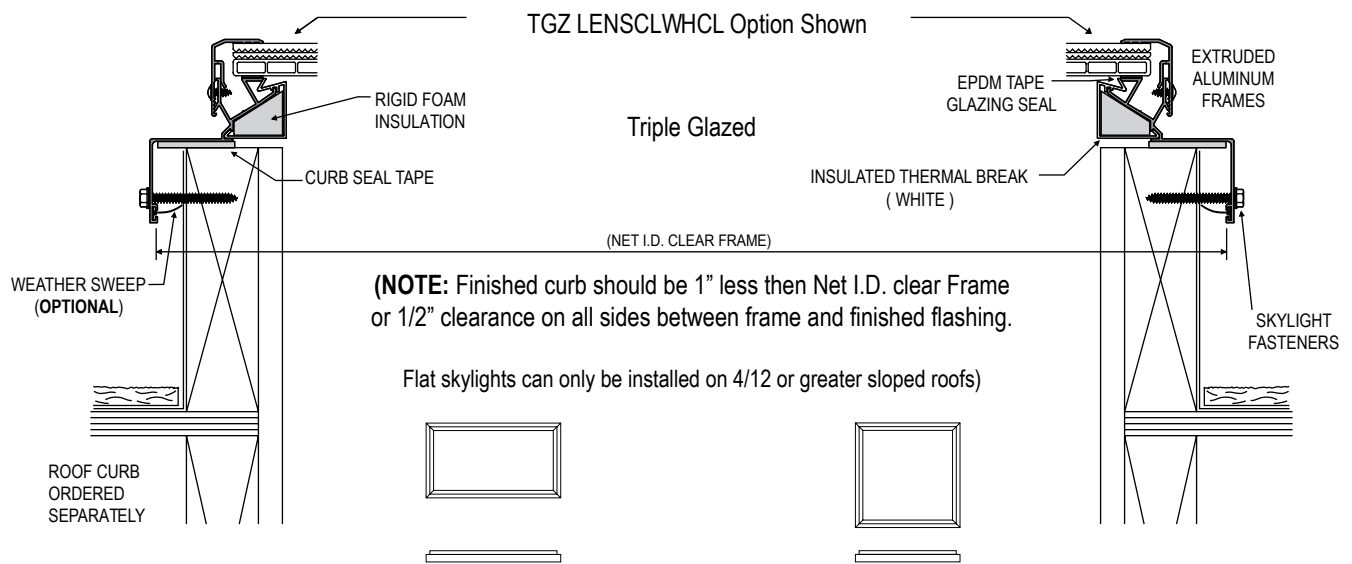

Flat Style Triple Glazed Fixed Skylights

Frame Model 800MD

KEY FEATURES

Residential Use
 For Excessive Roof Pitch Application
 Bronze or Mill Finish

PRODUCT PROFILE

Details Not To Scale

SPECIFICATIONS

Skylights shall be Sunoptics model 800MD (curb mounted) as manufactured by Sunoptics Skylights, 6201 27th Street, Sacramento Ca. 95822 916/395-4700

Skylights shall be glazed ready for installation.

Skylight frames shall be fabricated from 6063 T6 aluminum, finish as specified by architect. Frames shall have integral condensation and weepage gutters which drain interior moisture to the outside. Corners shall be mitered and welded. Skylight frames shall be insulated and thermally broken. The acrylic glazing shall be separated from the skylight frame with an EPDM rubber air seal gasket.

Note: Multi-glazed units default to include Insulated Thermal Break (ITBR), CTape, Weather Sweep (WSW) and screws. Single-glazed units default to not included any of these options.

Skylights shall be Triple glazed using 50% Impact Modified Clear prismatic outer lens over White prismatic inner lens over Clear double wall acrylic lower lens, CC2 acrylic, glazed in a flat configuration. (Requires Minimum 4" on 12" slope roof.)