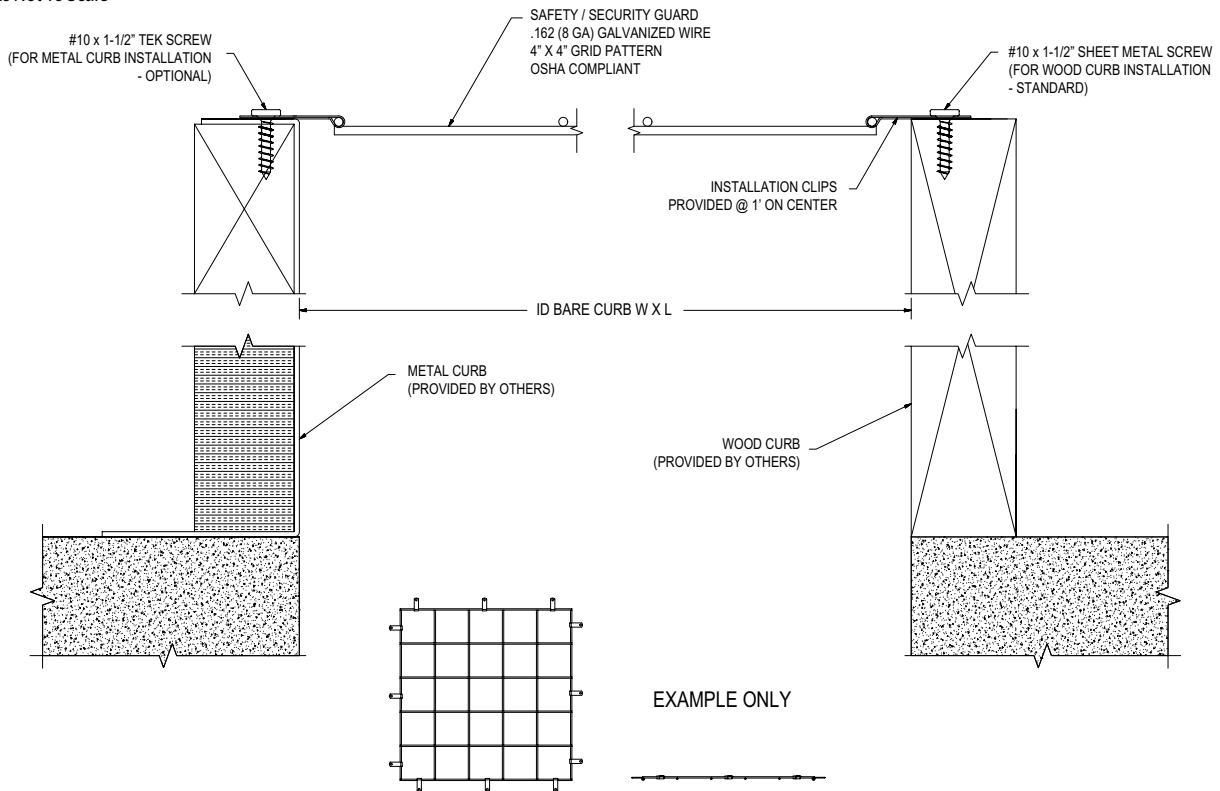

Clip on Guard

Safety / Security Guard

Model CLPOG

KEY FEATURES

Designed for new and retrofit applications, for both metal and wood curbs.
Curb top design provides lifetime OSHA compliant fall protection with or without a dome.
OSHA Compliant Fall Protection Device.

PRODUCT PROFILE

Details Not To Scale

SPECIFICATIONS

Safety / Security Guard shall be Sunoptics model **CLPOG** as manufactured by Sunoptics Skylights, an Acuity Brands Company, 6201 27th Street, Sacramento CA 95822 916/395-4700.

CLPOG (Clip on Guard) shall be fabricated from 8 gauge (.162" diameter) galvanized cold roll steel, 4" maximum on center in both directions, having a 75,000 PSI tensile strength. **(Meets OSHA Fall Protection Requirements)**

CLPOG (Clip on Guard) are provided with the necessary installation clips.

OTHER GUARD STYLES (see Ordering Logic):

- "Z" Frame Guards shall be fabricated from 8 gauge (.162" diameter) galvanized cold roll steel, 4" maximum on center in both directions, having a 75,000 PSI tensile strength.