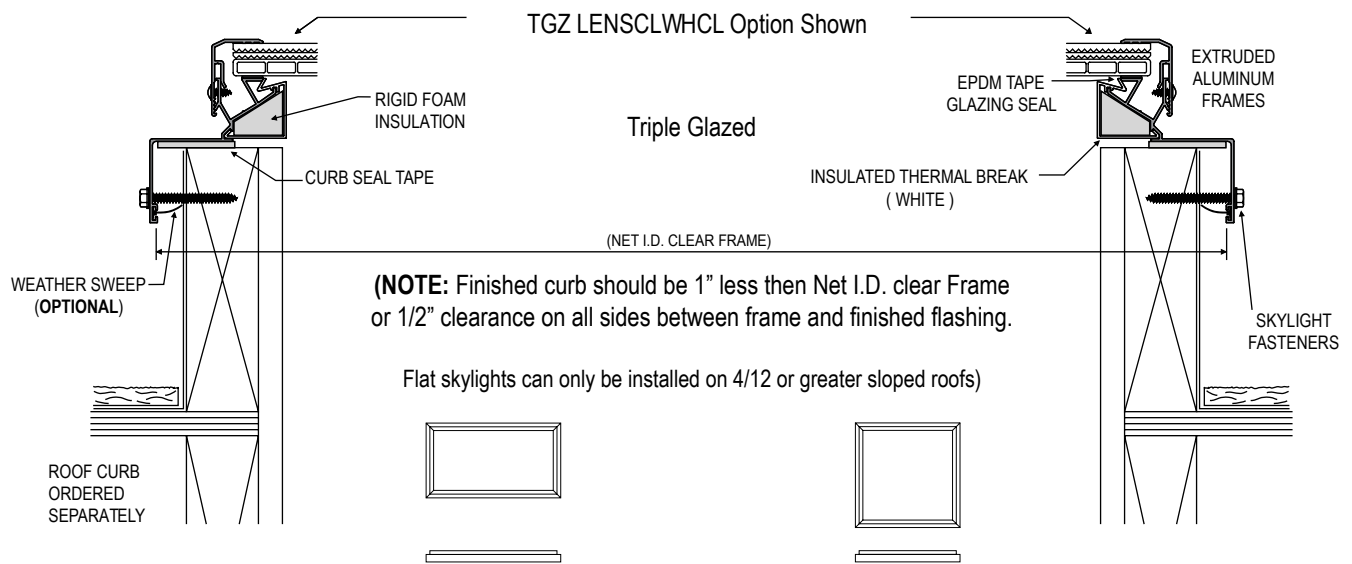

Flat Style Triple Glazed Fixed Skylights

Frame Model 800MD

KEY FEATURES

Residential Use
For Excessive Roof Pitch Application
Bronze or Mill Finish

PRODUCT PROFILE

Details Not To Scale

SPECIFICATIONS

Skylights shall be Sunoptics model 800MD (curb mounted) as manufactured by Sunoptics Skylights, 6201 27th Street, Sacramento Ca. 95822 916/395-4700

Skylights shall be glazed ready for installation.

Skylight frames shall be fabricated from 6063 T6 aluminum, finish as specified by architect. Frames shall have integral condensation and weepage gutters which drain interior moisture to the outside. Corners shall be mitered and welded. Skylight frames shall be insulated and thermally broken. The acrylic glazing shall be separated from the skylight frame with an EPDM rubber air seal gasket.